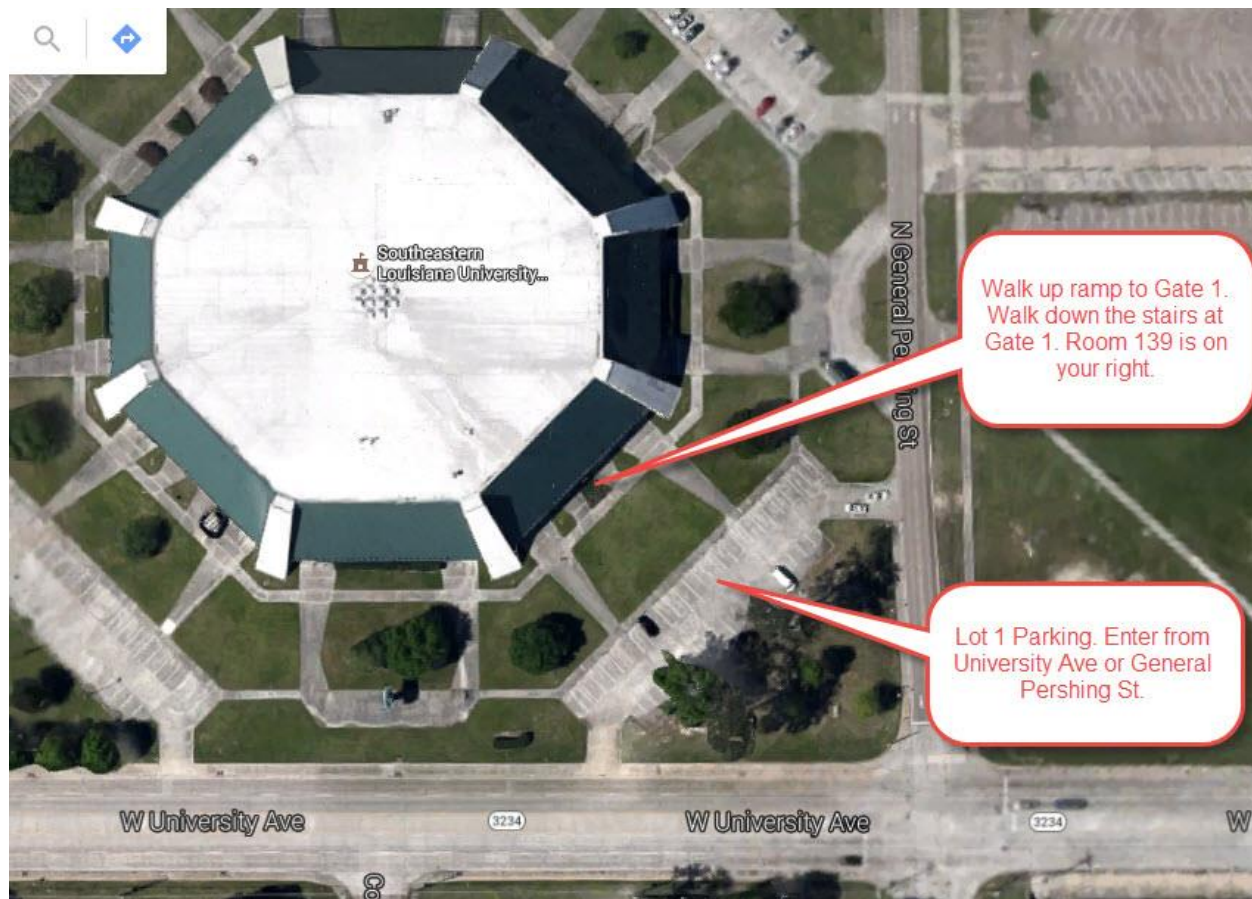

**SOUTHEASTERN UNIVERSITY  
UNIVERSITY CENTER (Basketball arena)  
800 WEST UNIVERSITY AVENUE  
HAMMOND, LA 70402**

You may park in Lot 1 at Gate 1, which faces University Avenue, then walk up the hill slightly and down into the entrance. Turn left and Room 139 will be about the 3rd or 4th door on your right.

**PLEASE DO NOT BACK INTO A PARKING SPACE and PLEASE MAKE SURE YOU PUT YOUR PARKING PASS IN THE PASSENGER SIDE WINDOW.**