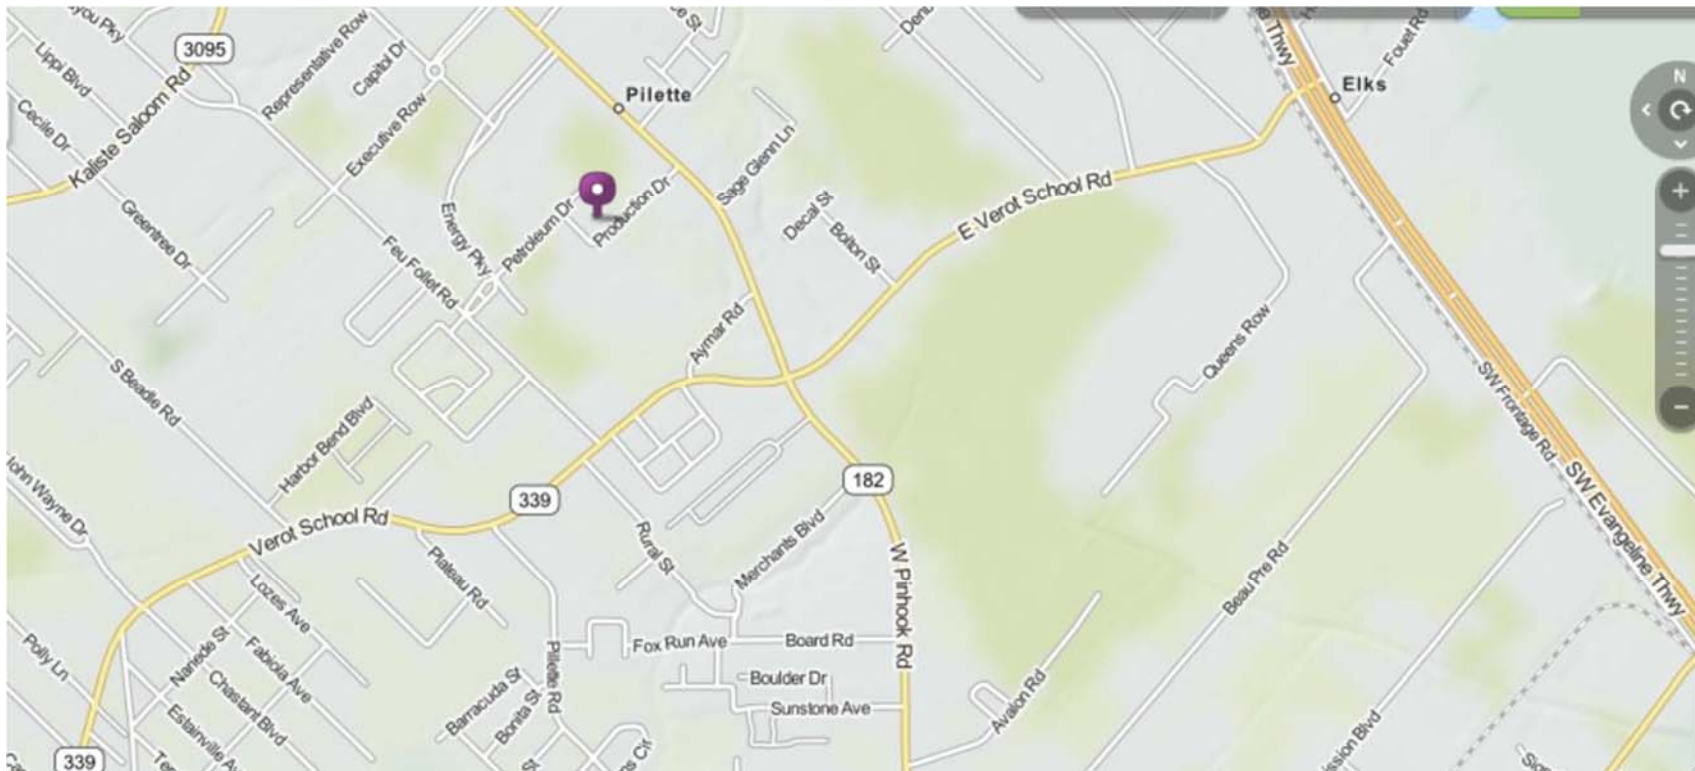

**LAFAYETTE PARISH MEDICAID OFFICE
117 PRODUCTION DRIVE
LAFAYETTE, LA 70508
Conference Room**

See both pages here for complete info. From Pinhook, turn onto Production Drive. At the "T," the building will be on the corner on the right. There is a large sign in front. It is possible that one of the street signs is missing.

117 Production Drive

Whitney Bank

Dollar General

Element Materials Technology

Burger King

Hot Wok

Royal Panda

Sally Beauty Supply