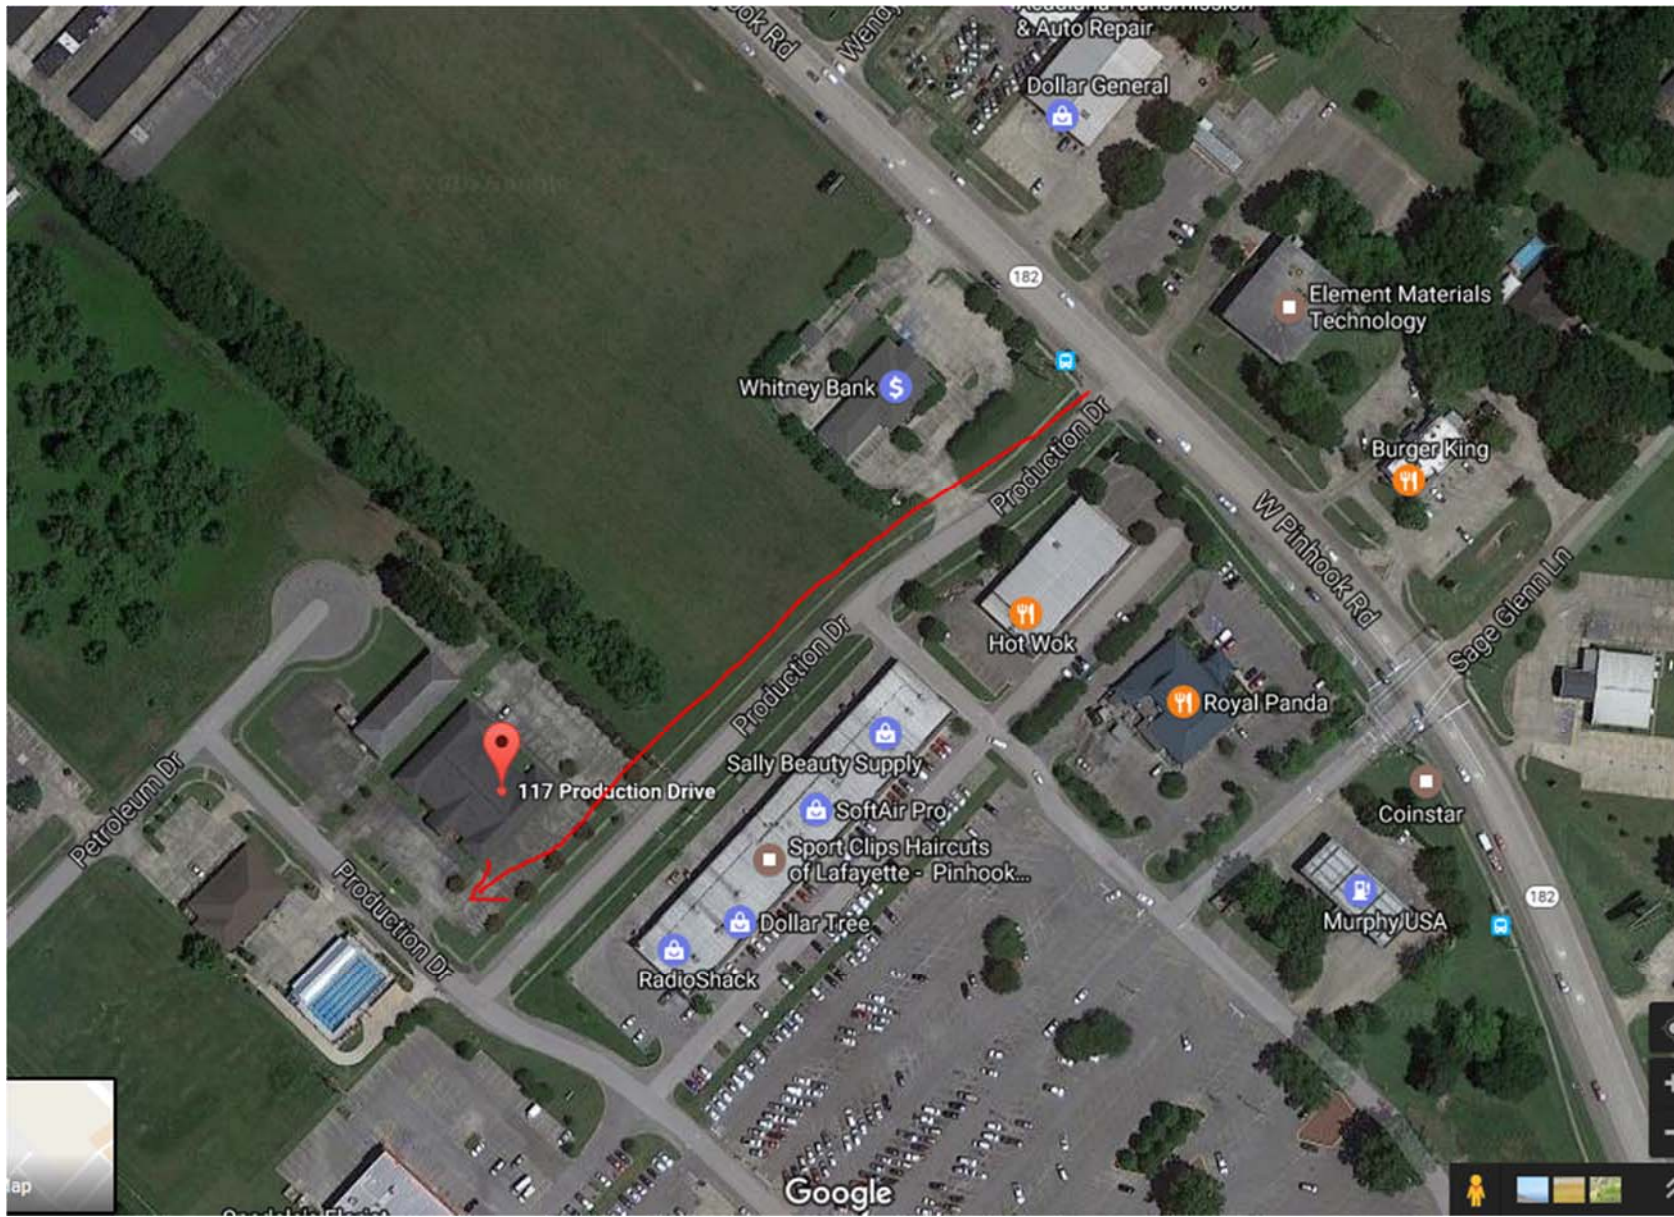

**LAFAYETTE PARISH MEDICAID OFFICE
117 PRODUCTION DRIVE
LAFAYETTE, LA 70508
Conference Room**

See both pages here for complete info. From Pinhook, turn onto Production Drive. At the "T," the building will be on the corner on the right. There is a large sign in front. It is possible that one of the street signs is missing.

117 Production Drive

Whitney Bank

Dollar General

Element Materials Technology

Burger King

Hot Wok

Royal Panda

Sally Beauty Supply