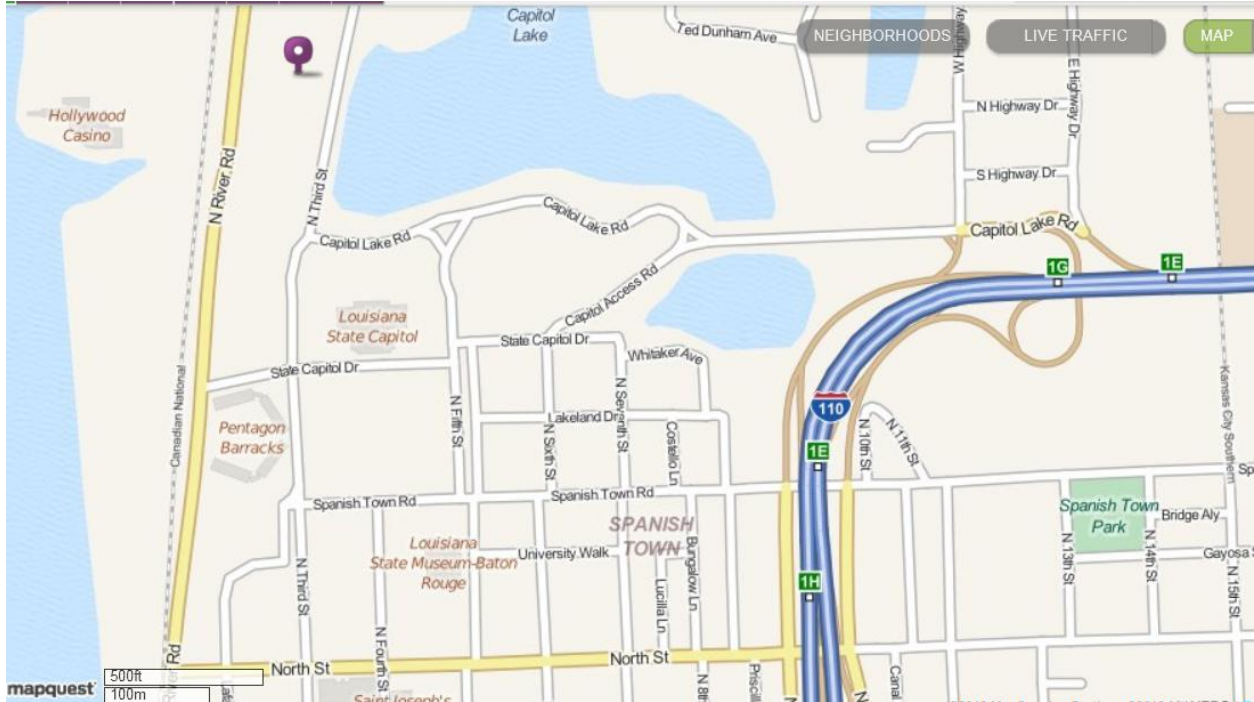

**CLAIBORNE BUILDING
1201 NORTH 3RD STREET
BATON ROUGE, LA 70802**

Visitor parking lot for Claiborne Building

Claiborne Building

From I-110 N take the North Street exit; from I-110 S, take Laurel Street exit. Proceed to 3rd St. and turn right. Just past the State Capitol is a blinking caution light. Turn left into the visitor parking lot. If no parking places are available, check the gravel public lot on River Road. Do not attempt to park in the parking garage as it requires a Claiborne Building employee parking permit. Enter through south door facing visitor parking area. No sign-in is necessary for access to first floor. See next page for first floor room locations.