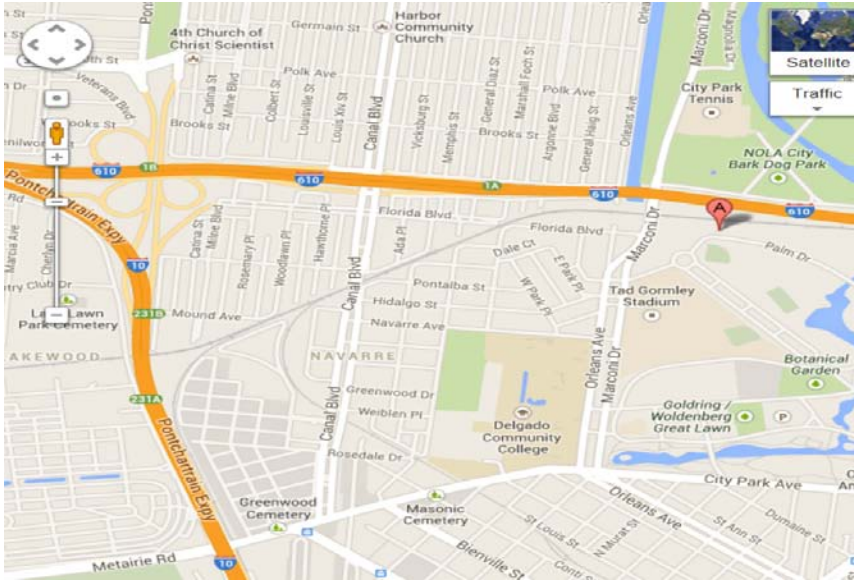

**NEW ORLEANS CITY PARK
BOARDROOM, ADMINISTRATION BUILDING
1 PALM DRIVE
NEW ORLEANS, LA 70124**

Take Marconi Drive to Roosevelt Mall. At the Beau Bassich Circle, stay to the left to get to Palm Drive. Administration Building is at 1 Palm Drive.

Marconi Drive

Beau Bassich Circle

ADMINISTRATION BUILDING