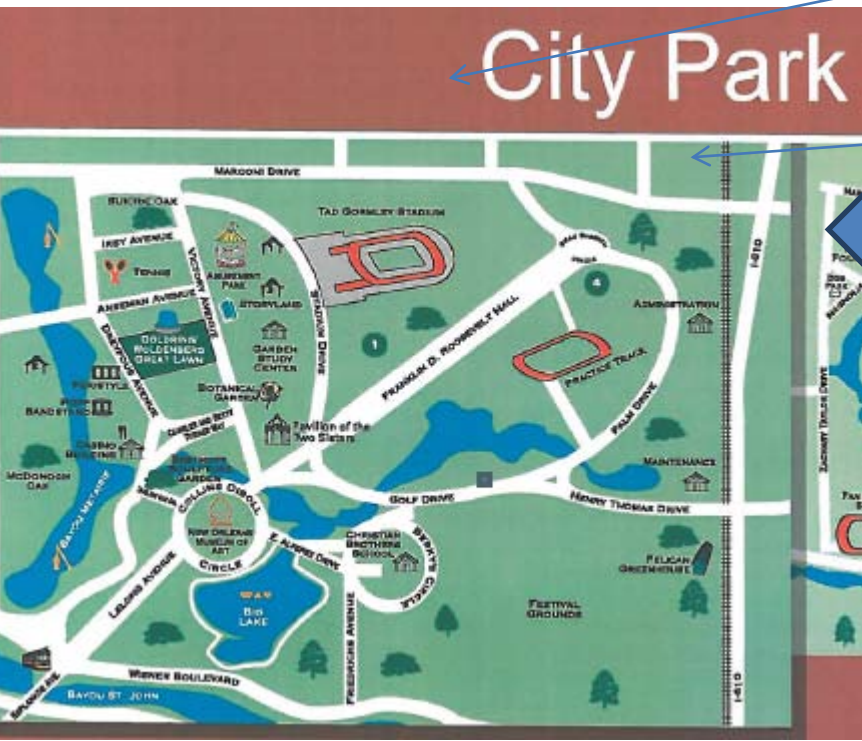

**NEW ORLEANS CITY PARK
BOARDROOM, ADMINISTRATION BUILDING
1 PALM DRIVE
NEW ORLEANS, LA 70124**

Take Marconi Drive to Roosevelt Mall. At the Beau Bassich Circle, stay to the left to get to Palm Drive. Administration Building is at 1 Palm Drive.

Marconi Drive

Beau Bassich Circle

ADMINISTRATION BUILDING