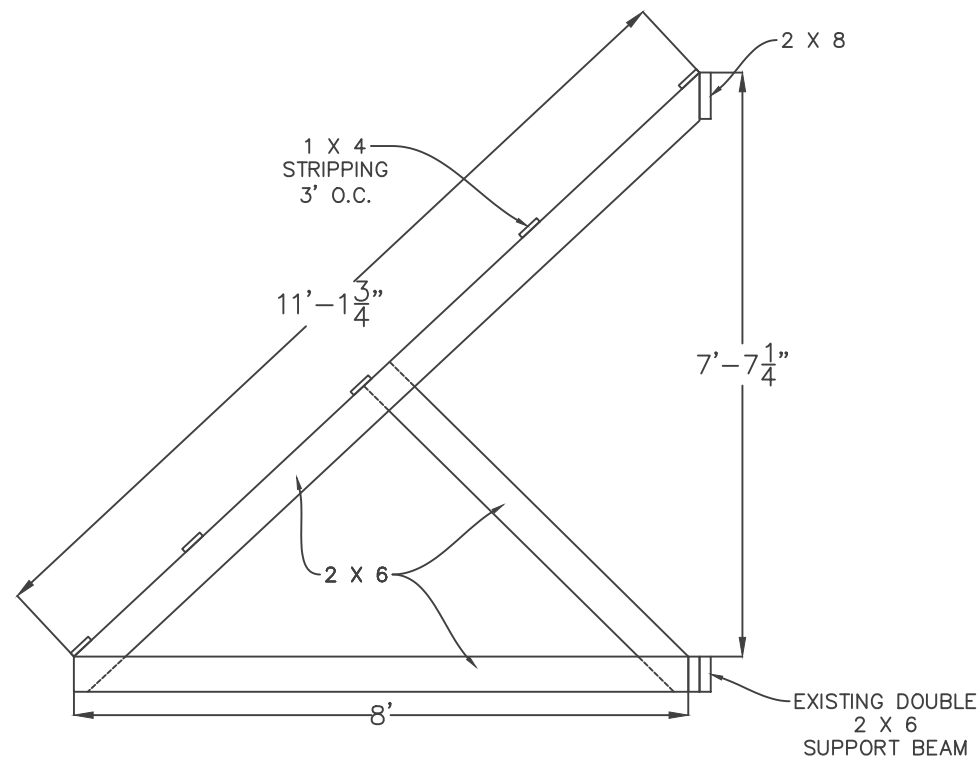

CANOPY LAYOUT

CANOPY PROFILE DETAIL

CANOPY PROFILE BEAM ADJUSTMENT

REVISIONS

#	DESCRIPTION

**FACILITY ENGINEERS**  
 Louisiana National Guard Training Center Pineville  
**BLDG 6113 CANOPY REPAIRS**  
**LAYOUT AND DETAILS**

DRAWN BY:  
CW3 Michael Hanks

APPROVED BY:  
LTC Brian Plunk

26 September 2023

SHEET 1 OF 1