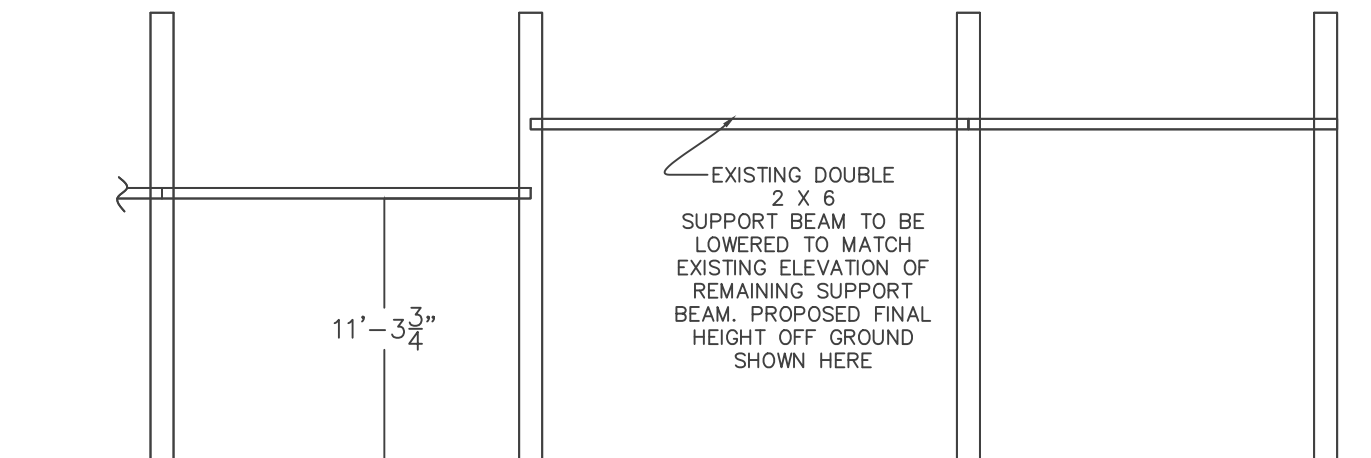

CANOPY LAYOUT

CANOPY PROFILE DETAIL

CANOPY PROFILE BEAM ADJUSTMENT

REVISIONS

#	DESCRIPTION

**FACILITY ENGINEERS**  
 Louisiana National Guard Training Center Pineville  
**BLDG 6113 CANOPY REPAIRS**  
**LAYOUT AND DETAILS**