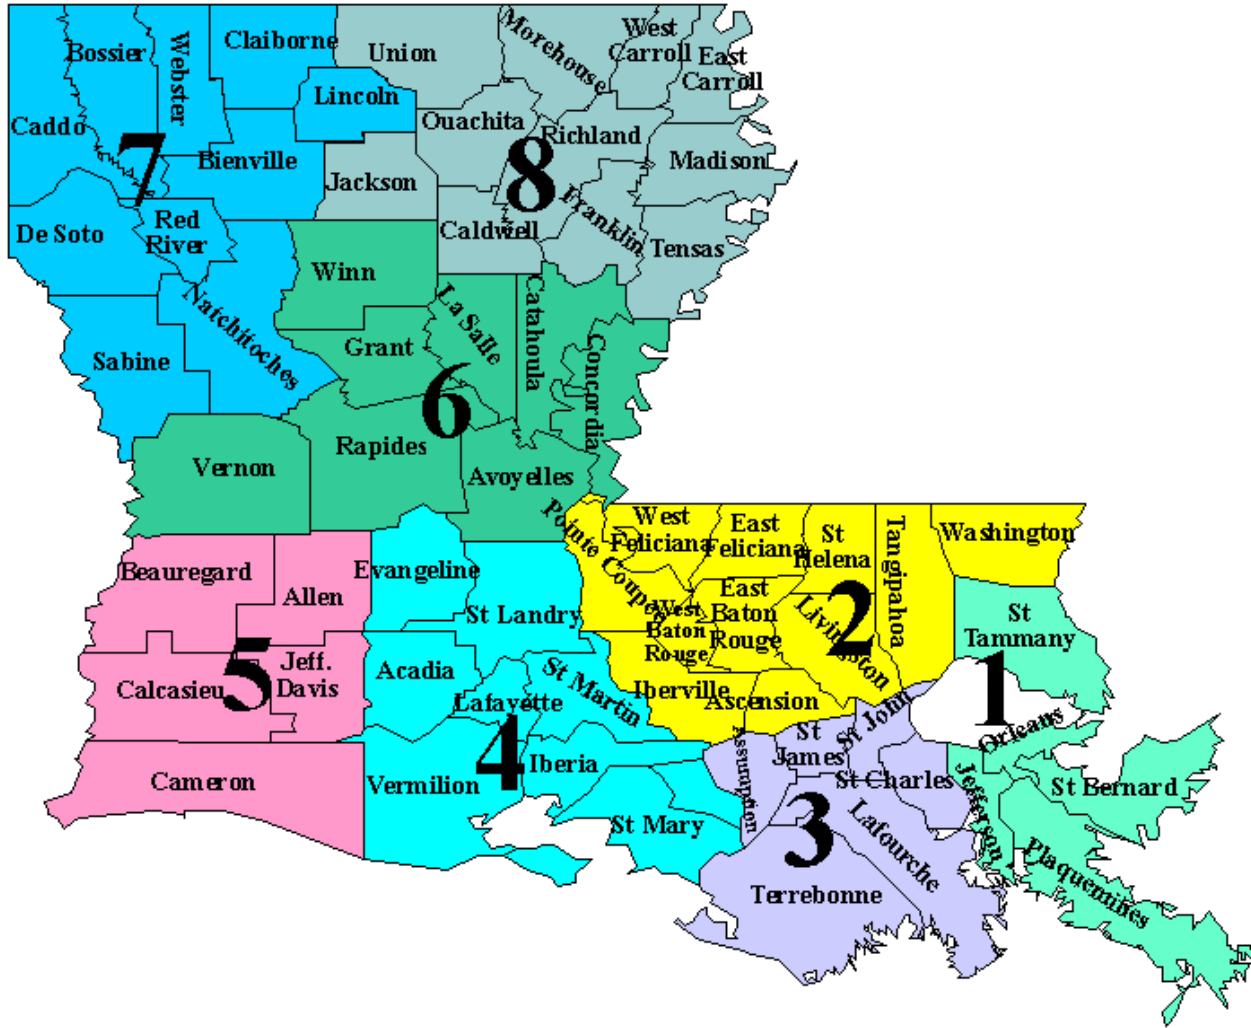

# STATE PLANNING REGIONS

Region 1

St. Tammany  
 Jefferson  
 Plaquemine  
 St. Bernard  
 Orleans

Region 5

Beauregard  
 Allen  
 Calcasieu  
 Jefferson Davis  
 Cameron

Region 2

Washington  
 Tangipahoa  
 Ascension  
 Iberville  
 St. Helena  
 East Feliciana  
 West Feliciana  
 East Baton Rouge  
 West Baton Rouge  
 Livingston  
 Pointe Coupee

Region 6

Winn  
 LaSalle  
 Grant  
 Catahoula  
 Concordia  
 Rapides  
 Avoyelles  
 Vernon

Region 3

St. John  
 St. James  
 Assumption  
 Lafourche  
 Terrebonne  
 St. Charles

Region 7

Caddo  
 Bossier  
 Webster  
 Claiborne  
 Lincoln  
 Natchitoches  
 Sabine  
 Red River  
 Bienville  
 De Soto

Region 4

Evangeline  
 St. Landry  
 Acadia  
 St. Martin  
 Lafayette  
 Iberia  
 St. Mary  
 Vermilion

Region 8

Union  
 Morehouse  
 West Carroll  
 East Carroll  
 Ouachita  
 Madison  
 Caldwell  
 Franklin  
 Tensas  
 Richland  
 Jackson